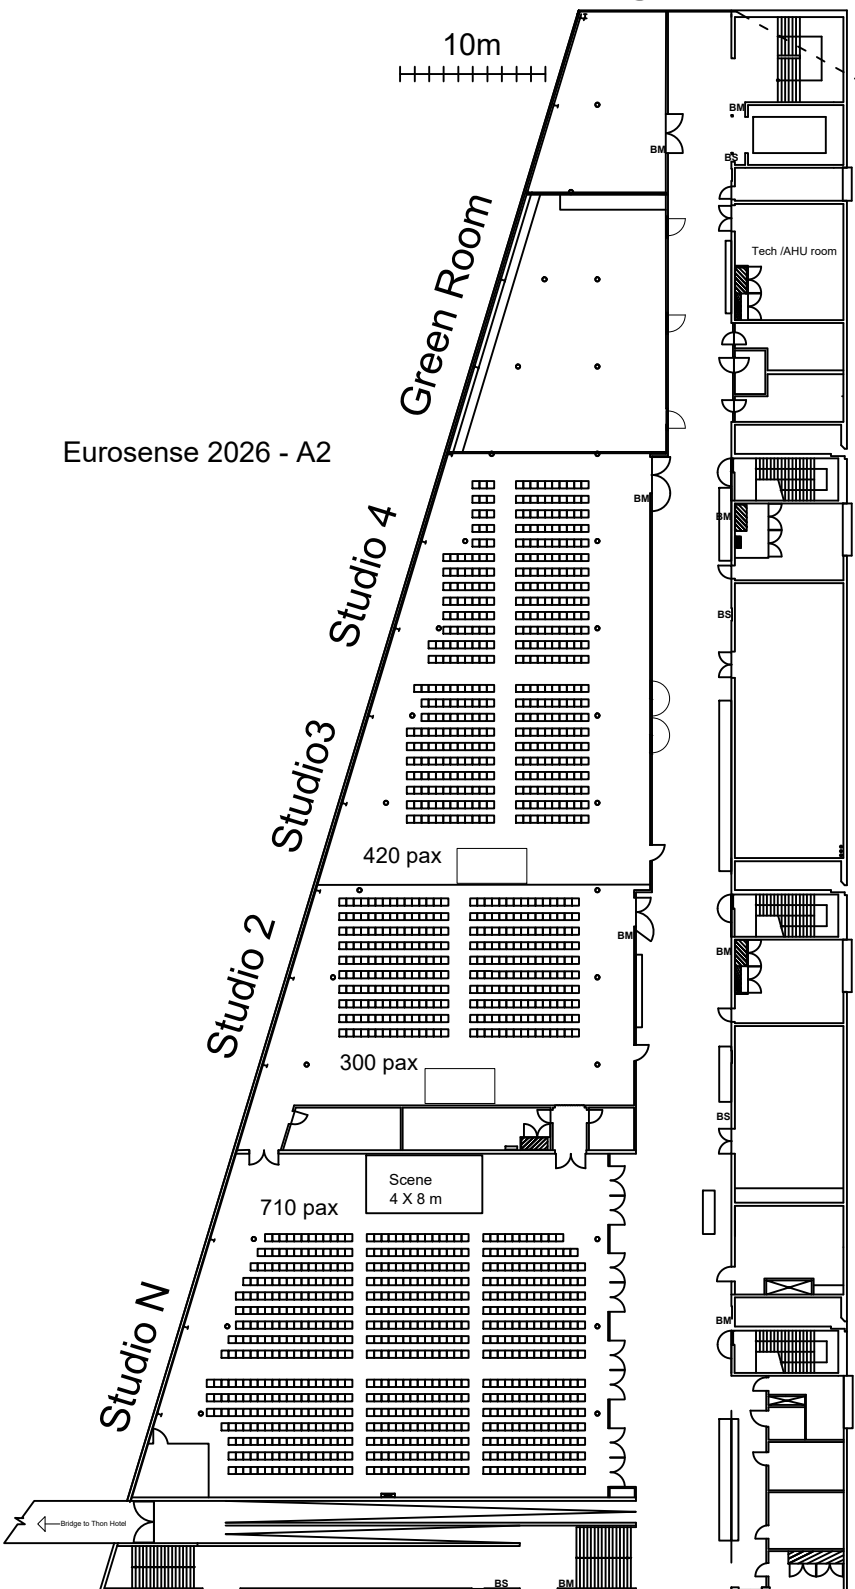

Hall A2

10m

Eurosense 2026 - A2